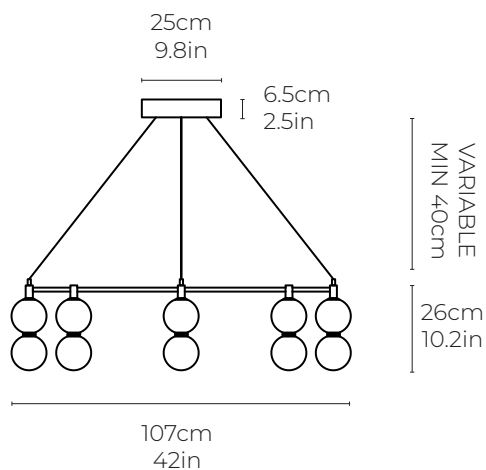

Specialists Finishes Available

Brushed Nickel, Bronze, Antique Brass, White Powder-coated

FRONT VIEW

TOP VIEW